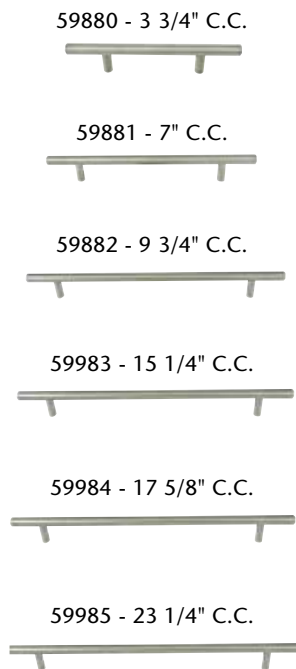

41593 - 1 1/4" Dia.

41575 - 1 1/4" Dia.

59914 - 1 1/4" Dia.

59577 - 1 5/32" Dia.

41774 - 1 1/4" Dia.

BRONZE

59508 - 3" C.C.

59478 - 3" C.C.

59971 - 3" C.C.

59891 - 4" C.C.

59549 - 3" C.C.

59484 - 1 1/4" Dia.

59476 - 1 1/4" Dia.

59570 - 1 5/32" Dia.

59480 - 1 1/4" Dia.

STANDARD

41568 - 1 1/4" Dia.

41576 - 1 1/4" Dia.

BLACK NICKEL

59532 - 3" C.C.

59188 - 3" C.C.

59192 - 4" C.C.

59554 - 3" C.C.

59482 - 1 1/4" Dia.

41546 - 1 1/4" Dia.

41548 - 1 1/4" Dia.

STANDARD SATIN NICKEL

DESIGNER SATIN NICKEL

STAINLESS STEEL

OTHER POPULAR STYLES & FINISHES

BRUSHED NICKEL

BLACK